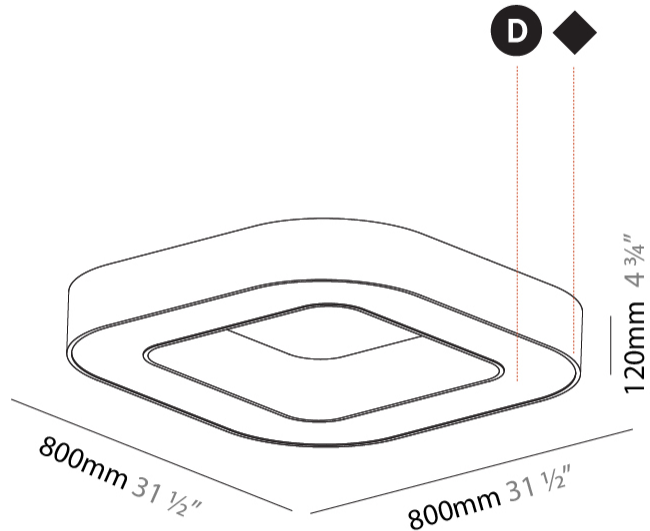

GENERAL

Series: Glorious
Subseries: Glorious Quantum
Brand: Prolicht
Division: Architectural
Mounting Type: Surface
Mounting Location: Ceiling
Subcategory: Ambient

PHYSICAL

Shape: Square
Length (mm): 800
Length (in): 31 1/2
Width (mm): 800
Width (in): 31 1/2
Height (mm): 120
Height (in): 4 3/4
Light Distribution: Direct
Weight (kg): 9.04
Weight (lbs): 19.92
Diffuser: [PMMA - Opal or Micro-Prism](#)
Fixture Finish: [SSR / BKV / CWI / CRY / HAB / LAG / UFT / ITA / RUA / RUR / MIC / FTG / MYG / TWT / LOD / PUS / FRO / FUP / KIA / POP / BLS / SPG / MEY / GOH / GUM / CHC / COM / ABZ / JAG / OBR / MOS / ROR](#)
Fixture Material: Aluminum

ELECTRICAL

Lamp Type: LED (Zhaga Standard)
Input Wattage (W): 40
Total Output Wattage (W): 32 / 25.6 (3500K)
Dimming: [Non-Dimming / Phase Dimming (120Vac only) / 0-10V Dimming](#)
Driver Included: Yes
Driver Location: Integrated
Driver Type: Constant Current - 120 / 277Vac
Driver Class: Class 2
Input Voltage (V): 120 - 277
Constant Current (MA): 350 / 800 (3500K)

LED

[Color Temperature (°K): 3000 / 3500 / 4000](#)
Max. Delivered Lumen (lm): 3690 / 3822 / 3900
CRI: >80 CRI
Efficiency (%): 65
Lamp Life (hrs): 50000

OPTICAL

RATINGS AND CERTIFICATIONS

Certified By: Certified for North American Standards
IP rating: IP20